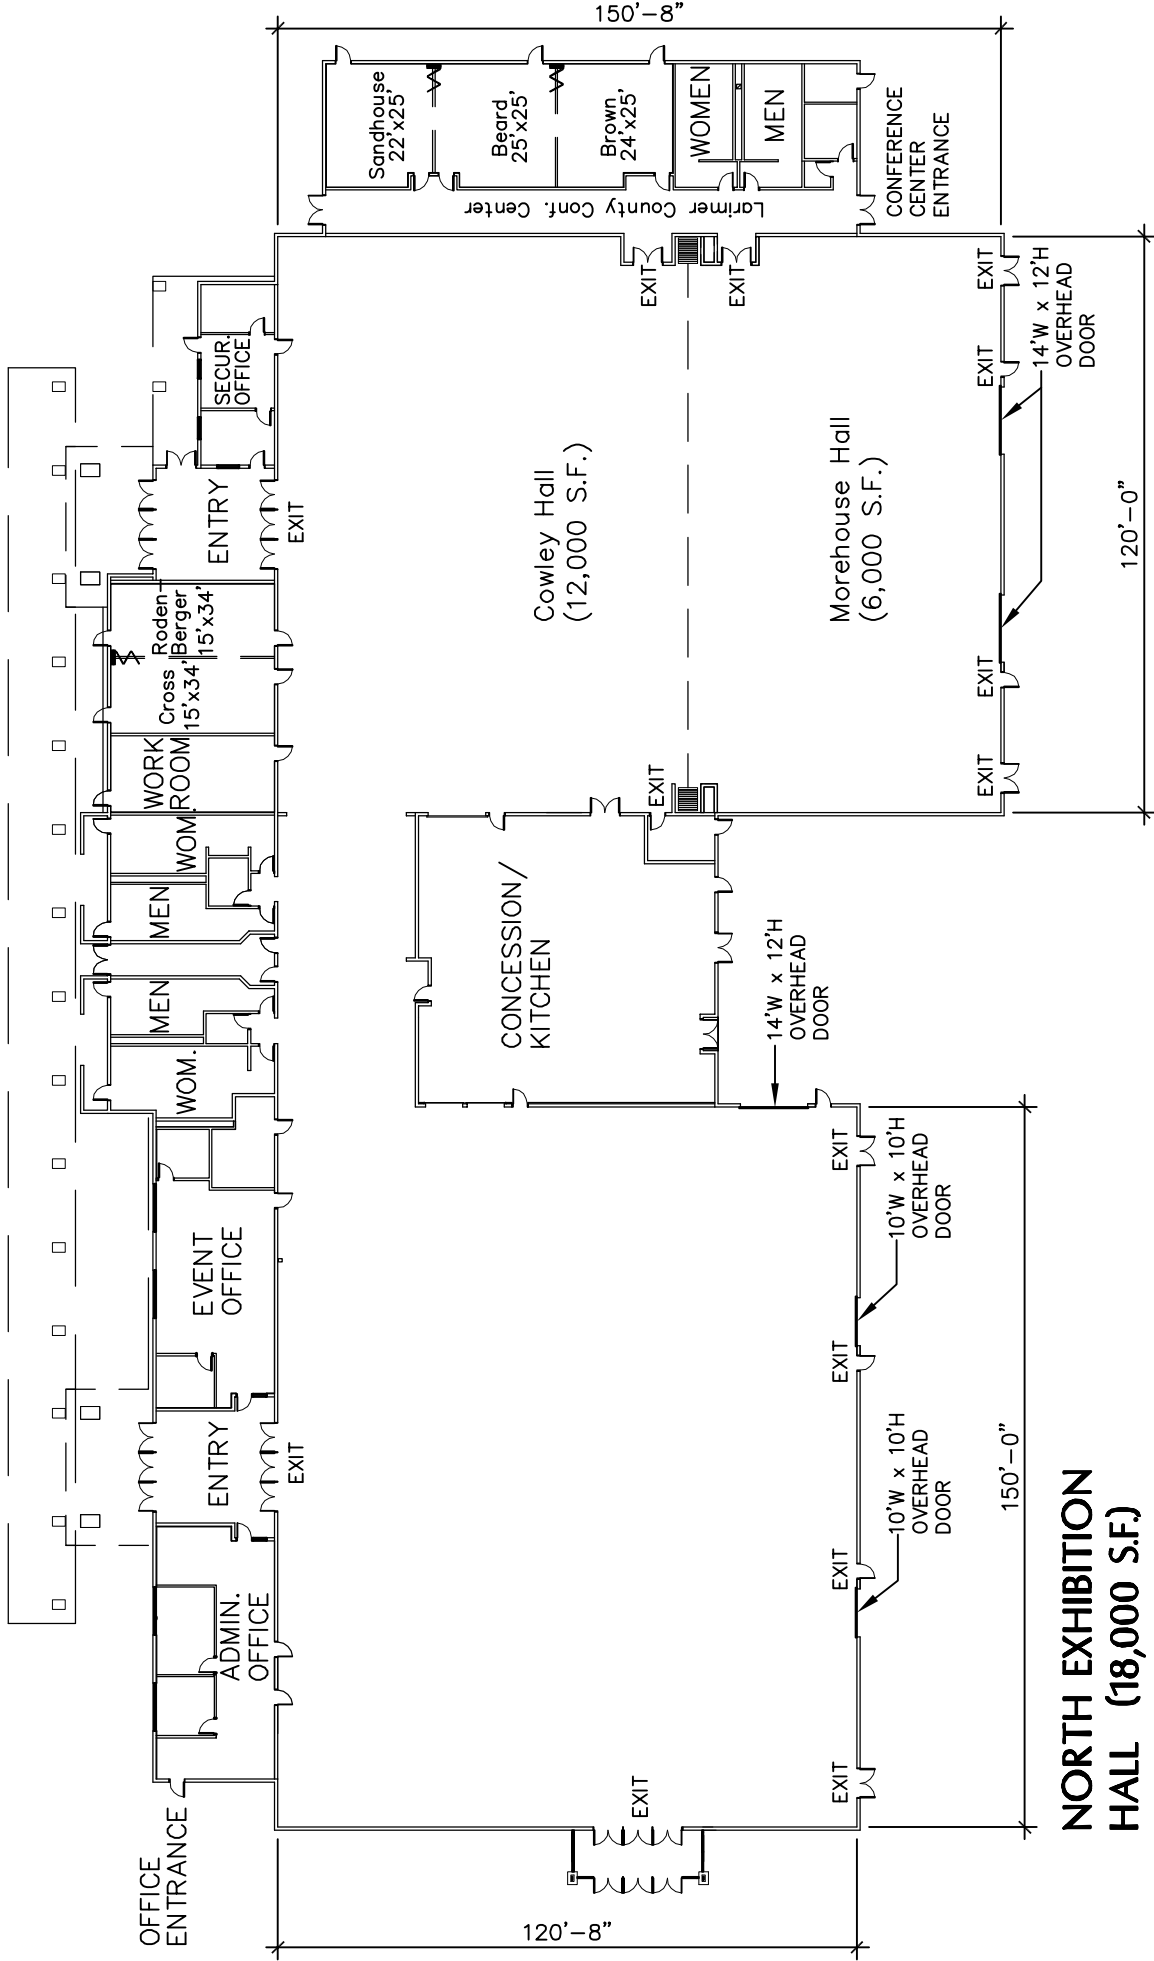

PEDERSEN TOYOTA CENTER

SOUTH EXHIBITION HALL (18,000 S.F.)

NORTH EXHIBITION HALL (18,000 S.F.)